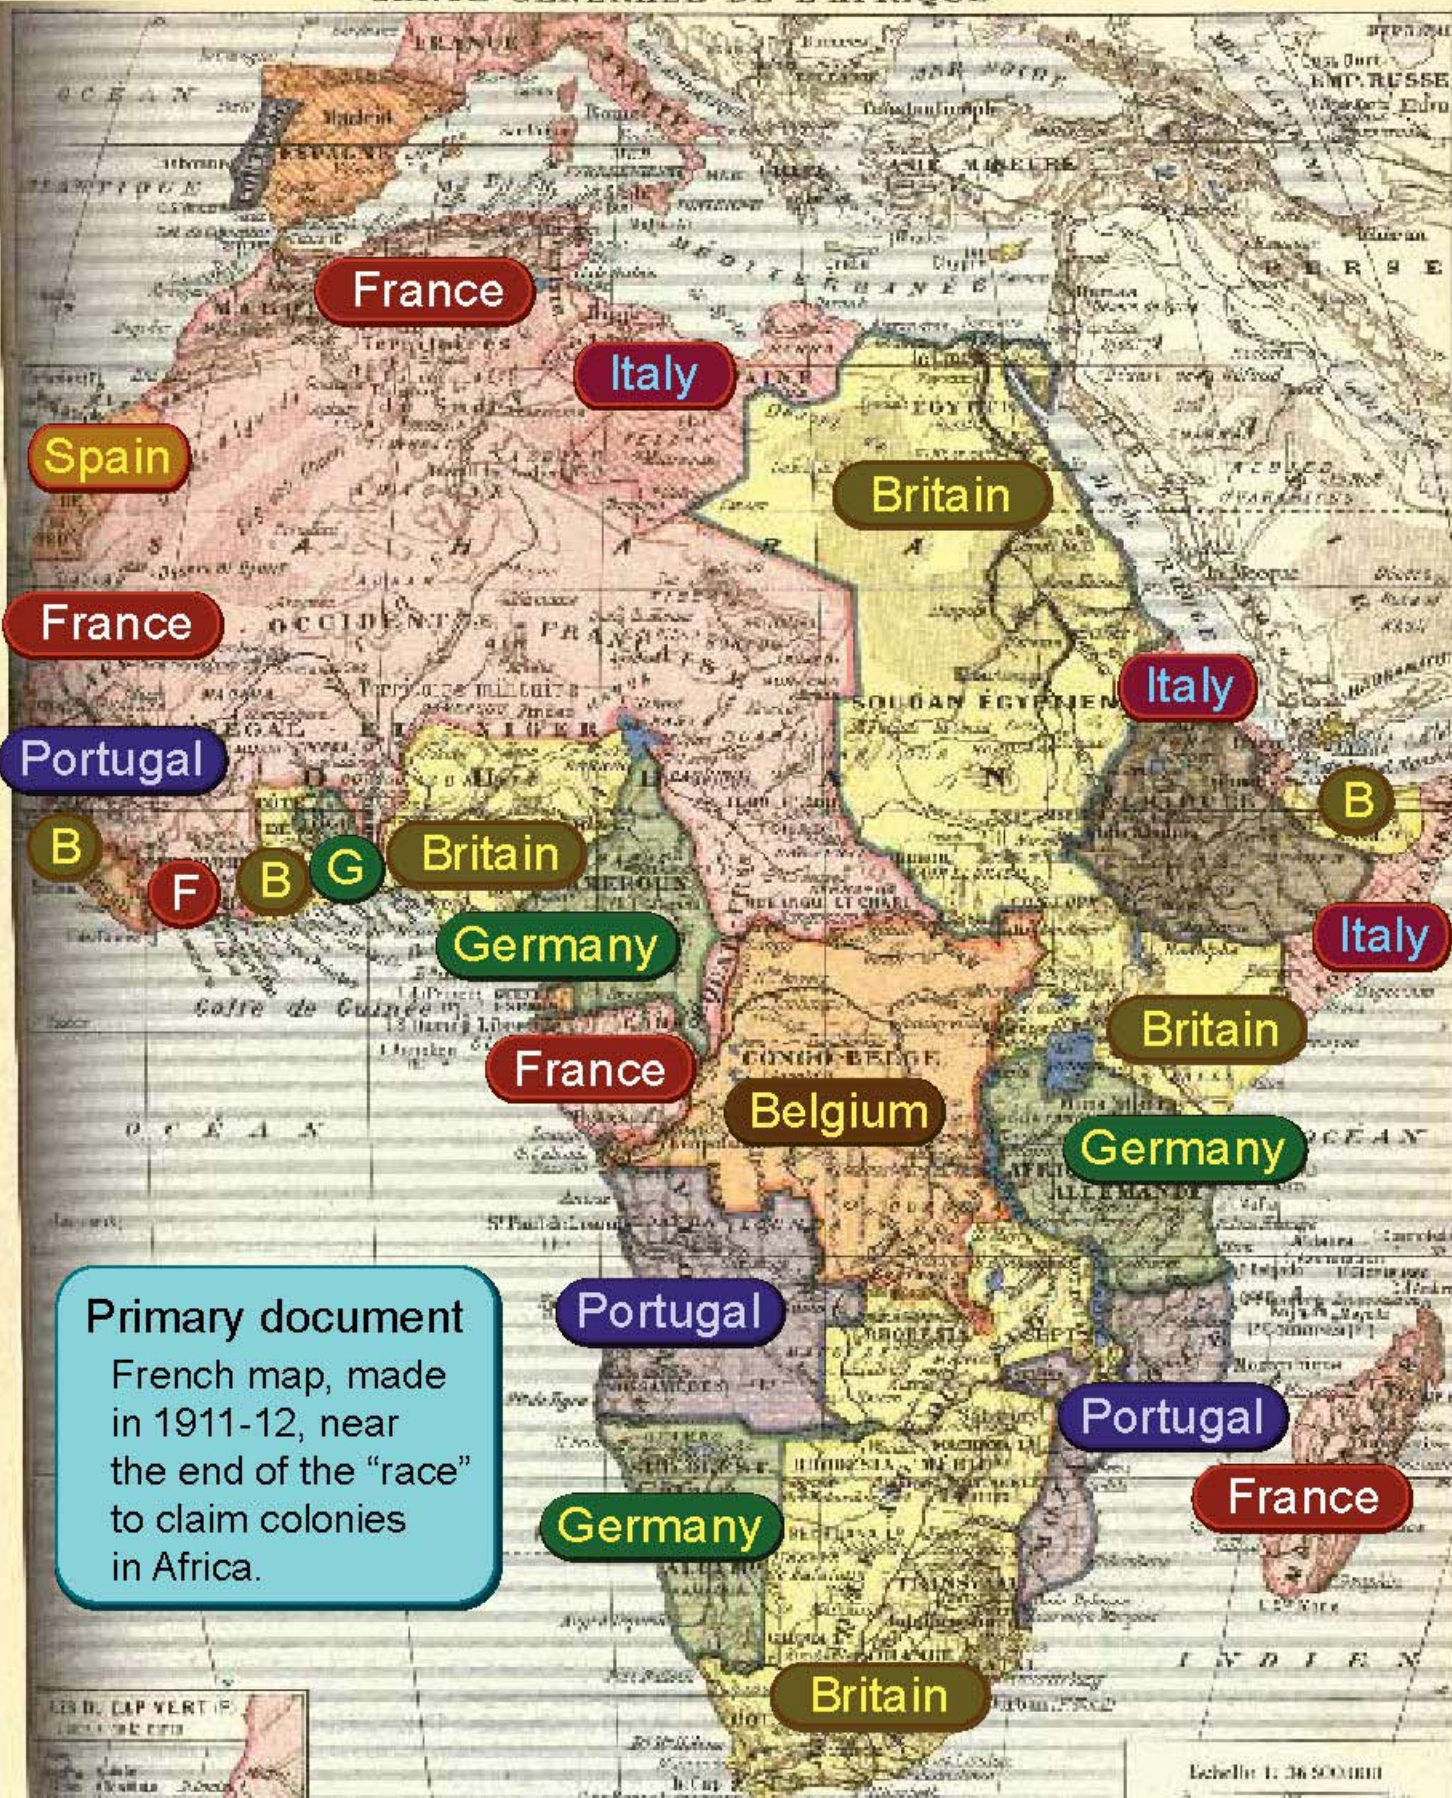

CARTE GENERALE DE L'AFRIQUE

France

Italy

Spain

Britain

France

Italy

Portugal

B

F

B

G

Britain

B

Germany

Italy

France

Belgium

Britain

Germany

Primary document
French map, made
in 1911-12, near
the end of the "race"
to claim colonies
in Africa.

Portugal

Portugal

France

Germany

Britain

Echelle 1:36 500 000
3 000 000 6 000 000
Dictionnaire Historique