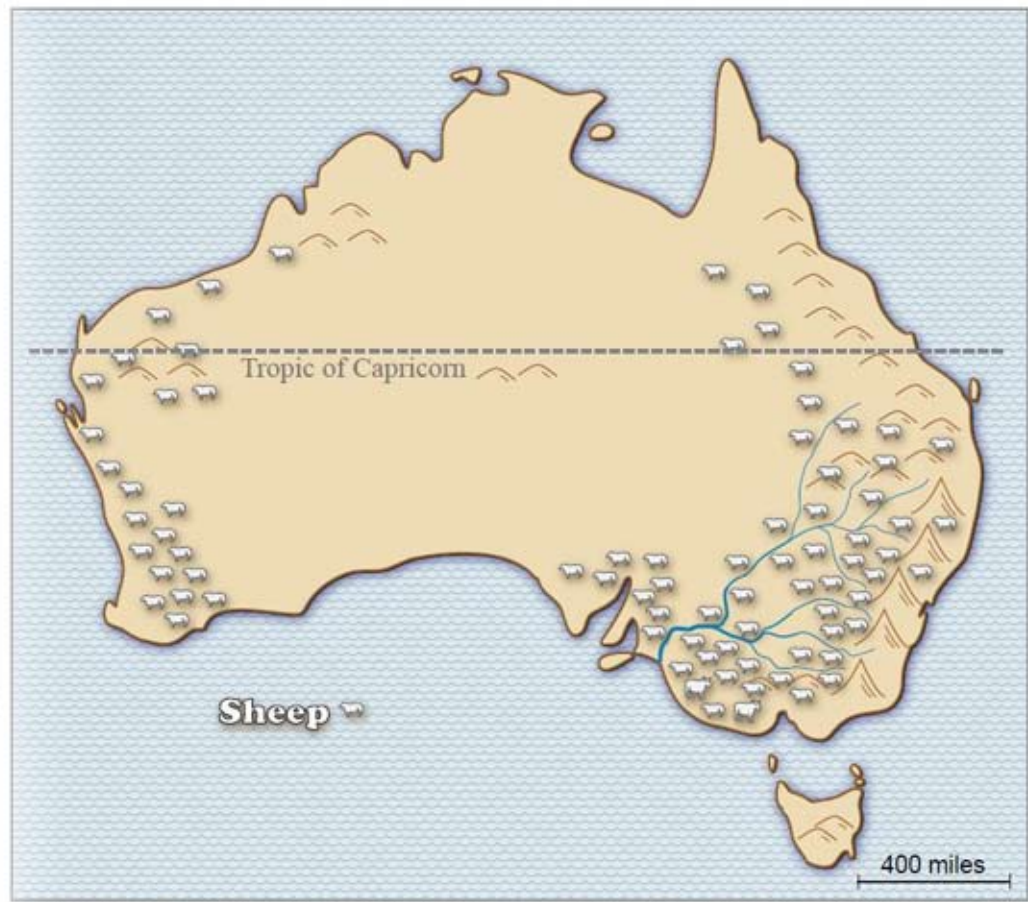

- Frame
- Scale
- Tropic of Capricorn
- US size and latitude
- POPULATION DOTS
- Population to compare
- Prison colonies
- LAND USES
- Sheep
- Cattle
- Rabbit fence
- Wine regions
- ROADS
- Metal mines
- Coal mines
- Oil and gas fields
- TERRAIN
- RIVERS
- KANGAROO RANGES
- Eastern gray
- Western gray
- Red
- DESERT
- LAND COLOR
- Land shadow
- Ocean waves
- Ocean color
- Satellite image